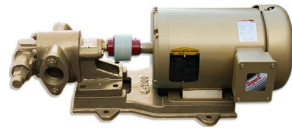

4GPM PUMPHEAD ONLY

SKU: gs_head-30

Price: ~~\$410.00~~ \$389.50

Add to Cart

Pumps at 4GPM at 1800 RPM. Variable speed capable down to 200RPM

14mm shaft

3/4" female ports

6.5" long

Lovejoy connections and hardware included.

Categories: [Misc. Pump Products](#), [Oil Transfer Pumps](#) |

SPECIFICATIONS

Weight	15 lbs
--------	--------

RELATED PRODUCTS

HD Portable Oil Transfer Pump - Massive Gears

Industrial Oil Transfer Pump - 25GPM - Single Phase

Food Grade Stainless Oil Circulating Pump - 2GPM

230V Oil Pump - 25GPM - 2HP

Since 2009, we have been supplying portable and stationary pumps for moving all types of oil. Oil cleaning centrifuges are also important tools to re-use oil as fuel or lubricant.