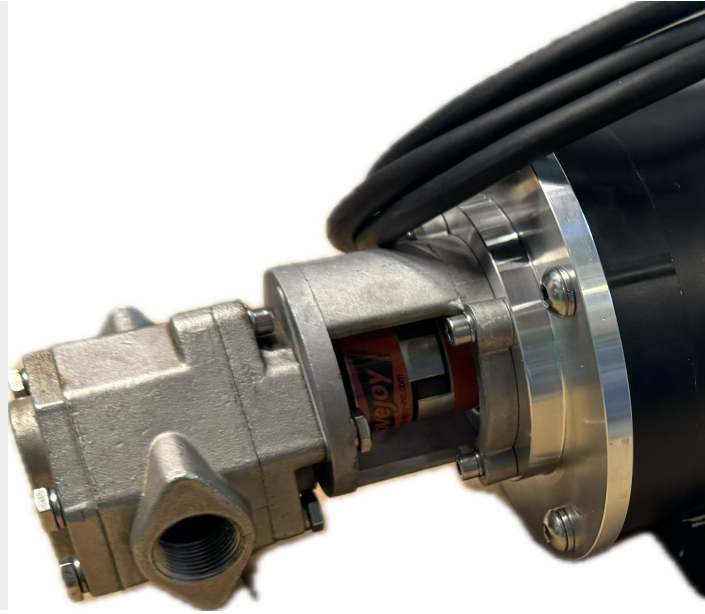

4GPM PUMPHEAD ONLY

SKU: gs_head-30

Price: ~~\$410.00~~ \$389.50

Add to Cart

Pumps at 4GPM at 1800 RPM. Variable speed capable down to 200RPM

14mm shaft

3/4" female ports

6.5" long

Lovejoy connections and hardware included.

Categories: [Misc. Pump Products](#), [Oil Transfer Pumps](#) |

SPECIFICATIONS

Weight	15 lbs
--------	--------

RELATED PRODUCTS

HD Portable Oil Transfer Pump - Massive Gears

Industrial Oil Transfer Pump - 25GPM - Single Phase

Food Grade Stainless Oil Circulating Pump - 2GPM

230V Oil Pump - 25GPM - 2HP

Since 2009, we have been supplying portable and stationary pumps for moving all types of oil. Oil cleaning centrifuges are also important tools to re-use oil as fuel or lubricant.