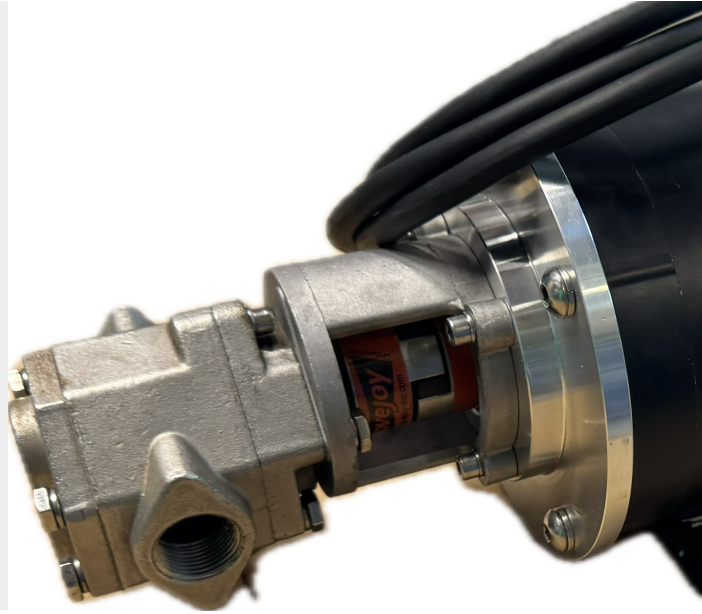

4GPM PUMPHEAD ONLY

SKU: gs_head-30

Price: \$410.00

Add to Cart

Pumps at 4GPM at 1800 RPM. Variable speed capable down to 200RPM

14mm shaft

3/4" female ports

6.5" long

Lovejoy connections and hardware included.

Categories: [Misc. Pump Products](#), [Oil Transfer Pumps](#) |

SPECIFICATIONS

Weight	15 lbs
--------	--------

RELATED PRODUCTS

**Industrial Oil
Transfer Pump -
25GPM -3 Phase**

**Gear Oil Pump -
Pumphead Only**

**Portable Oil Transfer
Pump Reversible
Switch**

**7.5HP VFD for 60GPM
Pump Indoor**

Since 2009, we have been supplying portable and stationary pumps for moving all types of oil. Oil cleaning centrifuges are also important tools to re-use oil as fuel or lubricant.