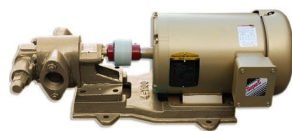

**5/8 JAW COUPLING**

SKU: N/A

**Price:** ~~\$11.00~~ \$10.45

[Add to Cart](#)

Categories: [Oil Transfer Pumps](#) |

**SPECIFICATIONS**

**RELATED PRODUCTS**

**Stainless Steel  
25GPM Oil Transfer  
Pump**

**Industrial Oil  
Transfer Pump -  
25GPM -3 Phase**

**480V Oil Pump at  
12GPM**

**Stainless Steel  
12GPM Oil Transfer  
Pump**

Since 2009, we have been supplying portable and stationary pumps for moving all types of oil. Oil cleaning centrifuges are also important tools to re-use oil as fuel or lubricant.