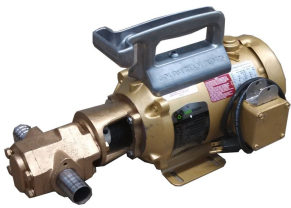

## **5/8 JAW COUPLING**

SKU: N/A

**Price:** ~~\$11.00~~ \$10.45

[Add to Cart](#)

Categories: [Oil Transfer Pumps](#) |

## **RELATED PRODUCTS**

**25GPM Portable Oil Transfer Pump - Massive Gears**

**Stainless Food Grade Pump 5GPM**

**Stainless Steel 25GPM Oil Transfer Pump**

**7.5HP VFD for 60GPM Pump Indoor**

Since 2009, we have been supplying portable and stationary pumps for moving all types of oil. Oil cleaning centrifuges are also important tools to re-use oil as fuel or lubricant.