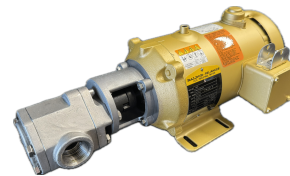

## **5/8 JAW COUPLING**

SKU: N/A

**Price:** ~~\$11.00~~ \$10.45

[Add to Cart](#)

Categories: [Oil Transfer Pumps](#) |

## **RELATED PRODUCTS**

**25GPM Portable Oil Transfer Pump - Massive Gears**

**Stainless Food Grade Pump 5GPM**

**Stainless Steel 25GPM Oil Transfer Pump**

**7.5HP VFD for 60GPM Pump Indoor**

Since 2009, we have been supplying portable and stationary pumps for moving all types of oil. Oil cleaning centrifuges are also important tools to re-use oil as fuel or lubricant.