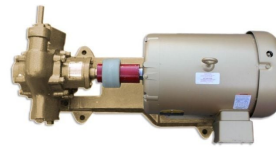

5/8 JAW COUPLING

SKU: N/A

Price: \$11.00 ~~\$10.45~~

[Add to Cart](#)

Categories: [Oil Transfer Pumps](#) |

SPECIFICATIONS

RELATED PRODUCTS

24GPM 12V Oil Transfer Pump

Portable Oil Transfer Pump Reversible Switch

Industrial Oil Transfer Pump - 60GPM

Oil Pump Hose Kit - 1.25 Inch

Since 2009, we have been supplying portable and stationary pumps for moving all types of oil. Oil cleaning centrifuges are also important tools to re-use oil as fuel or lubricant.