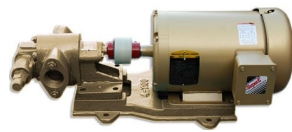

5/8 JAW COUPLING

SKU: N/A

Price: \$11.00 ~~\$10.45~~

Add to Cart

Categories: [Oil Transfer Pumps](#) |

SPECIFICATIONS

RELATED PRODUCTS

**Stainless Steel
12GPM Oil Transfer
Pump**

**Industrial Oil
Transfer Pump -
25GPM - Single Phase**

**Food Grade Stainless
Oil Circulating Pump
2GPM**

**480V Oil Pump at
12GPM**

Since 2009, we have been supplying portable and stationary pumps for moving all types of oil. Oil cleaning centrifuges are also important tools to re-use oil as fuel or lubricant.