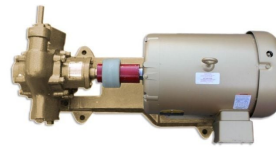

**5/8 JAW COUPLING**

SKU: N/A

**Price:** \$11.00 ~~\$10.45~~

[Add to Cart](#)

Categories: [Oil Transfer Pumps](#) |

**SPECIFICATIONS**

**RELATED PRODUCTS**

**Food Grade Stainless Oil Circulating Pump 2GPM**

**24GPM 12V Oil Transfer Pump**

**Industrial Oil Transfer Pump - 60GPM**

**Industrial Oil Transfer Pump - 25GPM - Single Phase**

Since 2009, we have been supplying portable and stationary pumps for moving all types of oil. Oil cleaning centrifuges are also important tools to re-use oil as fuel or lubricant.