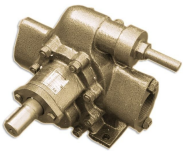

5/8 JAW COUPLING

SKU: N/A

Price: \$11.00 ~~\$10.45~~

Add to Cart

Categories: [Oil Transfer Pumps](#) |

SPECIFICATIONS

RELATED PRODUCTS

25GPM Industrial Pumphead Only

7.5HP VFD for 60GPM Pump Indoor

2.4 GPM Viscomat Gear Oil Transfer Pump

Portable Pumphead Replacement Gasket

Since 2009, we have been supplying portable and stationary pumps for moving all types of oil. Oil cleaning centrifuges are also important tools to re-use oil as fuel or lubricant.