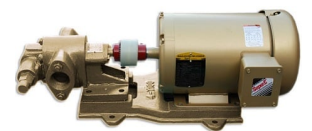

5/8 JAW COUPLING

SKU: N/A

Price: \$11.00 ~~\$10.45~~

[Add to Cart](#)

Categories: [Oil Transfer Pumps](#) |

SPECIFICATIONS

RELATED PRODUCTS

**Stainless Steel
25GPM Oil Transfer
Pump**

**50Hz Portable Oil
Transfer Pump -
Massive Gears**

**Food Grade Stainless
Oil Circulating Pump
2GPM**

**Industrial Oil
Transfer Pump -
25GPM - Single Phase**

Since 2009, we have been supplying portable and stationary pumps for moving all types of oil. Oil cleaning centrifuges are also important tools to re-use oil as fuel or lubricant.