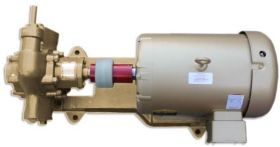

5/8 JAW COUPLING

SKU: N/A

Price: ~~\$11.00~~ \$10.45

[Add to Cart](#)

Categories: [Oil Transfer Pumps](#) |

SPECIFICATIONS

RELATED PRODUCTS

Industrial Oil Transfer Pump - 60GPM

Stainless Food Grade Pump 5GPM

Stainless Steel 25GPM Oil Transfer Pump

HD Portable Oil Transfer Pump - Massive Gears

Since 2009, we have been supplying portable and stationary pumps for moving all types of oil. Oil cleaning centrifuges are also important tools to re-use oil as fuel or lubricant.