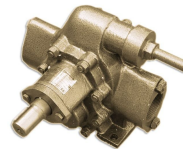

5/8 JAW COUPLING

SKU: N/A

Price: \$11.00 ~~\$10.45~~

[Add to Cart](#)

Categories: [Oil Transfer Pumps](#) |

SPECIFICATIONS

RELATED PRODUCTS

Super HD Heavy Oil Transfer Pump

Gear Oil Pump - Pumphead Only

25GPM Industrial Pumphead Only

Portable Pump Shaft Seal

Since 2009, we have been supplying portable and stationary pumps for moving all types of oil. Oil cleaning centrifuges are also important tools to re-use oil as fuel or lubricant.