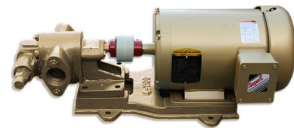

5/8 JAW COUPLING

SKU: N/A

Price: ~~\$11.00~~ \$10.45

Add to Cart

Categories: [Oil Transfer Pumps](#) |

SPECIFICATIONS

RELATED PRODUCTS

Portable Pump Shaft Seal

Industrial Oil Transfer Pump - 25GPM -3 Phase

230V Oil Pump 25GPM - 2HP

7.5HP VFD for 60GPM Pump Indoor

Since 2009, we have been supplying portable and stationary pumps for moving all types of oil. Oil cleaning centrifuges are also important tools to re-use oil as fuel or lubricant.