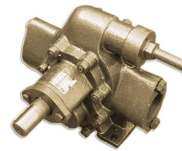

25GPM Industrial Pumphead Only