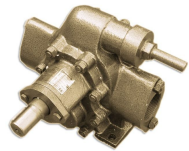

5/8 JAW COUPLING

SKU: N/A

Price: ~~\$11.00~~ \$10.45

[Add to Cart](#)

Categories: [Oil Transfer Pumps](#) |

SPECIFICATIONS

RELATED PRODUCTS

24GPM 12V Oil Transfer Pump