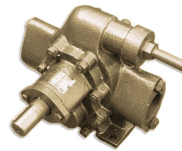

5/8 JAW COUPLING

SKU: N/A

Price: \$11.00

Add to Cart

Categories: [Oil Transfer Pumps](#) |

SPECIFICATIONS

RELATED PRODUCTS

Portable Pump Shaft Seal

Stainless Steel 12GPM Oil Transfer Pump

25GPM Industrial Pumphead Only

2.4 GPM Viscomat Gear Oil Transfer Pump

Since 2009, we have been supplying portable and stationary pumps for moving all types of oil. Oil cleaning centrifuges are also important tools to re-use oil as fuel or lubricant.