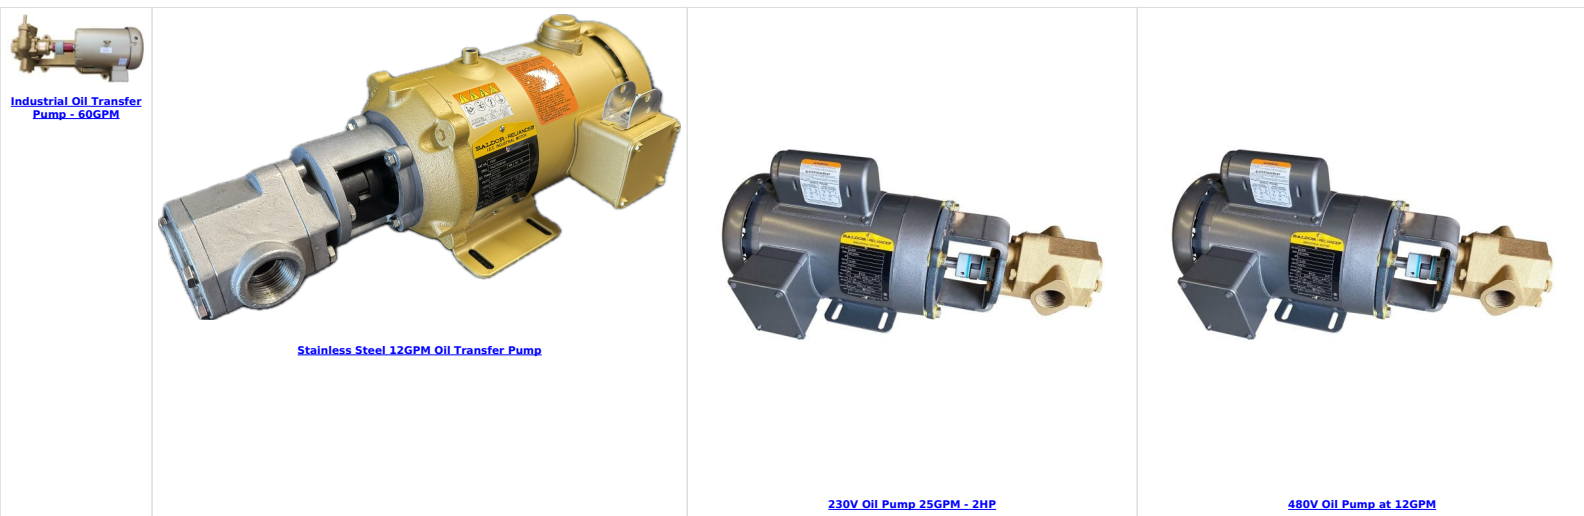

5/8 JAW COUPLING

SKU: N/A

Price: \$11.00

Categories: [Oil Transfer Pumps](#) |

SPECIFICATIONS

RELATED PRODUCTS

Since 2009, we have been supplying portable and stationary pumps for moving all types of oil. Oil cleaning centrifuges are also important tools to re-use oil as fuel or lubricant.