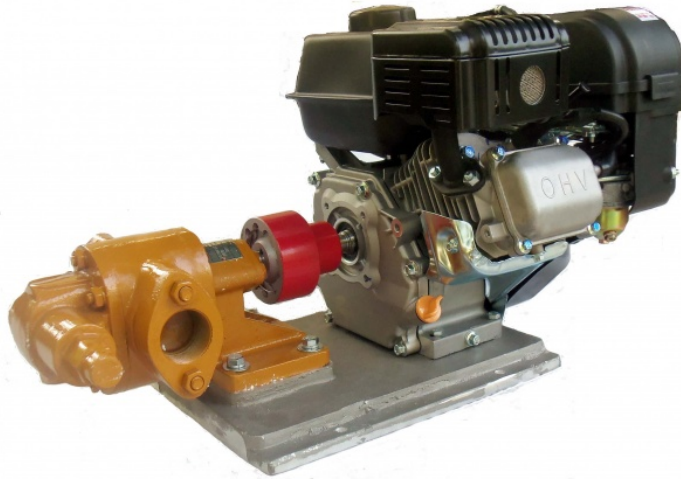

60GPM GAS POWERED PUMP

SKU: gs60-g

Price: ~~\$2,600.00~~ \$2,470.00

Add to Cart

Categories: [Oil Transfer Pumps](#) |

SPECIFICATIONS

PRODUCT DESCRIPTION

Flow: 60gpm @ 1800rpm

Pressure relief: .33Mpa

Shaft: 28mm

Ports: 2"

10HP Motor with reducing gear

*Includes Base and Coupling

RELATED PRODUCTS

Gear Oil Pump -

Super HD Heavy Oil

Industrial Oil

Food Grade Stainless

Pumphead Only

Transfer Pump

**Transfer Pump -
25GPM -3 Phase**

**Oil Circulating Pump
2GPM**

Since 2009, we have been supplying portable and stationary pumps for moving all types of oil. Oil cleaning centrifuges are also important tools to re-use oil as fuel or lubricant.