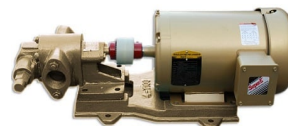

60GPM GAS POWERED PUMP

SKU: gs60-g

Price: ~~\$2,600.00~~ \$2,470.00

Add to Cart

Categories: [Oil Transfer Pumps](#) |

SPECIFICATIONS

PRODUCT DESCRIPTION

Flow: 60gpm @ 1800rpm

Pressure relief: .33Mpa

Shaft: 28mm

Ports: 2"

10HP Motor with reducing gear

*Includes Base and Coupling

RELATED PRODUCTS

Gear Oil Pump -

Super HD Heavy Oil

Industrial Oil

Food Grade Stainless

Pumphead Only

Transfer Pump

**Transfer Pump -
25GPM -3 Phase**

**Oil Circulating Pump
2GPM**

Since 2009, we have been supplying portable and stationary pumps for moving all types of oil. Oil cleaning centrifuges are also important tools to re-use oil as fuel or lubricant.