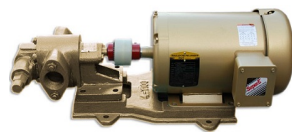

ALUMINUM CAMLOCK KIT 1.25"

SKU: camset125

Price: ~~\$120.00~~ \$114.00

Add to Cart

Categories: [Misc. Pump Products](#) |

SPECIFICATIONS

RELATED PRODUCTS

480V Oil Pump at 25GPM - Extreme Heat

Industrial Oil Transfer Pump - 25GPM - Single Phase

Basic Oil Centrifuge

Gas Motor Plate Adapter

Since 2009, we have been supplying portable and stationary pumps for moving all types of oil. Oil cleaning centrifuges are also important tools to re-use oil as fuel or lubricant.