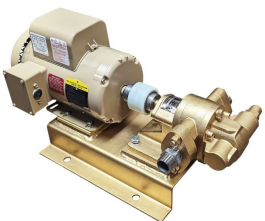

BASIC OIL TRANSFER PUMP - 12GPM

SKU: 12gpm-basic-oil

Price: ~~\$985.00~~ \$935.75

Add to Cart

Categories: [Diesel Pumps](#), [Light Oil Pumps](#) |

SPECIFICATIONS

Weight	50 lbs
Dimensions	20 x 14 x 16 in

PRODUCT DESCRIPTION

120/230V

Fast oil transfer pump with 1HP motor

No bypass

12 Gallons/minute

1" ports

13A

RELATED PRODUCTS

**Industrial 15GPM
with Bypass**

**25GPM Portable Oil
Transfer Pump -
Massive Gears**

**50Hz Oil and Diesel
80 liters/min**

**Industrial Oil
Transfer Pump -
25GPM - Single Phase**

Since 2009, we have been supplying portable and stationary pumps for moving all types of oil. Oil cleaning centrifuges are also important tools to re-use oil as fuel or lubricant.