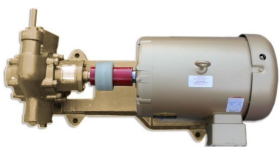

BASIC OIL TRANSFER PUMP - 12GPM

SKU: 12gpm-basic-oil

Price: ~~\$985.00~~ \$935.75

Add to Cart

Categories: [Diesel Pumps](#), [Light Oil Pumps](#) |

SPECIFICATIONS

Weight	50 lbs
Dimensions	20 x 14 x 16 in

PRODUCT DESCRIPTION

120/230V

Fast oil transfer pump with 1HP motor

No bypass

12 Gallons/minute

1" ports

13A

RELATED PRODUCTS

**Industrial Oil
Transfer Pump -
60GPM Max Power**

**50Hz Oil and Diesel
80 liters/min**

24V Oil Pump 3/4HP

12V Oil Pump 1/2HP

Since 2009, we have been supplying portable and stationary pumps for moving all types of oil. Oil cleaning centrifuges are also important tools to re-use oil as fuel or lubricant.