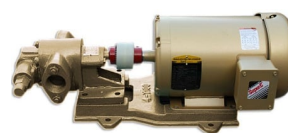

BASIC OIL TRANSFER PUMP - 12GPM

SKU: 12gpm-basic-oil

Price: ~~\$985.00~~ \$935.75

Add to Cart

Categories: [Diesel Pumps](#), [Light Oil Pumps](#) |

SPECIFICATIONS

Weight	50 lbs
Dimensions	20 x 14 x 16 in

PRODUCT DESCRIPTION

120/230V

Fast oil transfer pump with 1HP motor

No bypass

12 Gallons/minute

1" ports

13A

RELATED PRODUCTS

24V Oil Pump 1/2HP