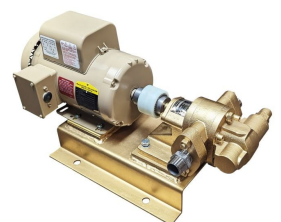

BASIC OIL TRANSFER PUMP - 12GPM

SKU: 12gpm-basic-oil

Price: ~~\$985.00~~ \$935.75

Add to Cart

Categories: [Diesel Pumps](#), [Light Oil Pumps](#) |

SPECIFICATIONS

Weight	50 lbs
Dimensions	20 x 14 x 16 in

PRODUCT DESCRIPTION

120/230V

Fast oil transfer pump with 1HP motor

No bypass

12 Gallons/minute

1" ports

13A

RELATED PRODUCTS

24V Oil Pump 1/2HP

**Fryer Oil Circulation
Pump - Stainless**

**Industrial Oil
Transfer Pump -
25GPM -3 Phase**

**Industrial 10GPM
with Bypass 480V**

Since 2009, we have been supplying portable and stationary pumps for moving all types of oil. Oil cleaning centrifuges are also important tools to re-use oil as fuel or lubricant.