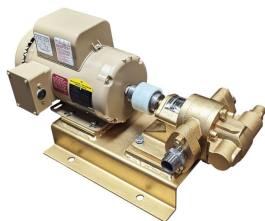

BASIC OIL TRANSFER PUMP - 12GPM

SKU: 12gpm-basic-oil

Price: ~~\$985.00~~ \$935.75

Add to Cart

Categories: [Diesel Pumps](#), [Light Oil Pumps](#) |

SPECIFICATIONS

Weight	50 lbs
Dimensions	20 x 14 x 16 in

PRODUCT DESCRIPTION

120/230V

Fast oil transfer pump with 1HP motor

No bypass

12 Gallons/minute

1" ports

13A

RELATED PRODUCTS

100GPM Oil and Diesel Pump - Gas Engine

Industrial 15GPM with Bypass

50Hz Oil and Diesel 80 liters/min

230V Oil Pump 25GPM - 2HP

Since 2009, we have been supplying portable and stationary pumps for moving all types of oil. Oil cleaning centrifuges are also important tools to re-use oil as fuel or lubricant.