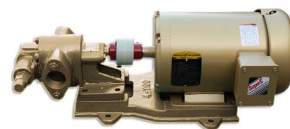

BASIC OIL TRANSFER PUMP - 12GPM

SKU: 12gpm-basic-oil

Price: ~~\$985.00~~ \$935.75

Add to Cart

Categories: [Diesel Pumps](#), [Light Oil Pumps](#) |

SPECIFICATIONS

Weight	50 lbs
Dimensions	20 x 14 x 16 in

PRODUCT DESCRIPTION

120/230V

Fast oil transfer pump with 1HP motor

No bypass

12 Gallons/minute

1" ports

13A

RELATED PRODUCTS

**Industrial Oil
Transfer Pump -
25GPM - Single Phase**