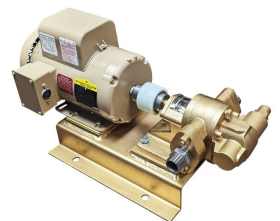

BASIC OIL TRANSFER PUMP - 12GPM

SKU: 12gpm-basic-oil

Price: ~~\$985.00~~ \$935.75

Add to Cart

Categories: [Diesel Pumps](#), [Light Oil Pumps](#) |

SPECIFICATIONS

| | |
|-------------------|-----------------|
| Weight | 50 lbs |
| Dimensions | 20 x 14 x 16 in |

PRODUCT DESCRIPTION

120/230V

Fast oil transfer pump with 1HP motor

No bypass

12 Gallons/minute

1" ports

13A

RELATED PRODUCTS

12V Oil Pump 1/2HP

100GPM Oil and Diesel Pump - Gas Engine

Fryer Oil Circulation Pump - Stainless

Industrial 15GPM with Bypass

Since 2009, we have been supplying portable and stationary pumps for moving all types of oil. Oil cleaning centrifuges are also important tools to re-use oil as fuel or lubricant.