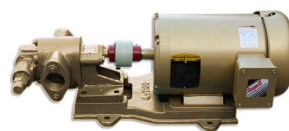

BASIC OIL TRANSFER PUMP - 12GPM

SKU: 12gpm-basic-oil

Price: ~~\$985.00~~ \$935.75

Add to Cart

Categories: [Diesel Pumps](#), [Light Oil Pumps](#) |

SPECIFICATIONS

Weight	50 lbs
Dimensions	20 x 14 x 16 in

PRODUCT DESCRIPTION

120/230V

Fast oil transfer pump with 1HP motor

No bypass

12 Gallons/minute

1" ports

13A

RELATED PRODUCTS

**Industrial Oil
Transfer Pump -
60GPM Max Power**

**25GPM Portable Oil
Transfer Pump -
Massive Gears**

**Industrial Oil
Transfer Pump -
25GPM -3 Phase**

**Industrial 10GPM
with Bypass 480V**

Since 2009, we have been supplying portable and stationary pumps for moving all types of oil. Oil cleaning centrifuges are also important tools to re-use oil as fuel or lubricant.