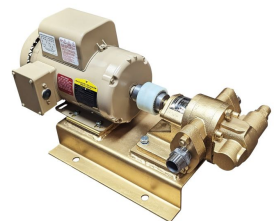

BASIC OIL TRANSFER PUMP - 12GPM

SKU: 12gpm-basic-oil

Price: ~~\$985.00~~ \$935.75

Add to Cart

Categories: [Diesel Pumps](#), [Light Oil Pumps](#) |

SPECIFICATIONS

Weight	50 lbs
Dimensions	20 x 14 x 16 in

PRODUCT DESCRIPTION

120/230V

Fast oil transfer pump with 1HP motor

No bypass

12 Gallons/minute

1" ports

13A

RELATED PRODUCTS

**Industrial Oil
Transfer Pump -
60GPM Max Power**

**25GPM Portable Oil
Transfer Pump -
Massive Gears**

**Industrial Oil
Transfer Pump -
25GPM -3 Phase**

**Industrial 10GPM
with Bypass 480V**

Since 2009, we have been supplying portable and stationary pumps for moving all types of oil. Oil cleaning centrifuges are also important tools to re-use oil as fuel or lubricant.