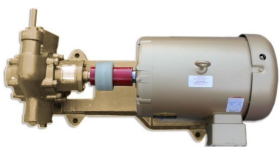

BASIC OIL TRANSFER PUMP - 12GPM

SKU: 12gpm-basic-oil

Price: ~~\$985.00~~ \$935.75

Add to Cart

Categories: [Diesel Pumps](#), [Light Oil Pumps](#) |

SPECIFICATIONS

Weight	50 lbs
Dimensions	20 x 14 x 16 in

PRODUCT DESCRIPTION

120/230V

Fast oil transfer pump with 1HP motor

No bypass

12 Gallons/minute

1" ports

13A

RELATED PRODUCTS

**Industrial Oil
Transfer Pump -
60GPM Max Power**

**25GPM Portable Oil
Transfer Pump -
Massive Gears**

**Industrial Oil
Transfer Pump -
25GPM -3 Phase**

**Industrial 10GPM
with Bypass 480V**

Since 2009, we have been supplying portable and stationary pumps for moving all types of oil. Oil cleaning centrifuges are also important tools to re-use oil as fuel or lubricant.