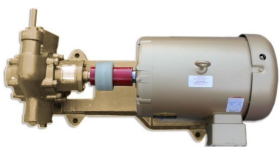

BASIC OIL TRANSFER PUMP - 12GPM

SKU: 12gpm-basic-oil

Price: ~~\$985.00~~ \$935.75

Add to Cart

Categories: [Diesel Pumps](#), [Light Oil Pumps](#) |

SPECIFICATIONS

Weight	50 lbs
Dimensions	20 x 14 x 16 in

PRODUCT DESCRIPTION

120/230V

Fast oil transfer pump with 1HP motor

No bypass

12 Gallons/minute

1" ports

13A

RELATED PRODUCTS

**Industrial Oil
Transfer Pump -
60GPM Max Power**