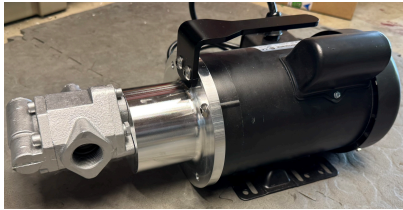

**BASIC OIL TRANSFER PUMP - 12GPM**

**SKU:** 12gpm-basic-oil

**Price:** \$985.00

**Categories:** [Diesel Pumps](#), [Light Oil Pumps](#) |

**SPECIFICATIONS**

<b>Weight</b>	50 lbs
<b>Dimensions</b>	20 × 14 × 16 in

## PRODUCT DESCRIPTION

120/230V

Fast oil transfer pump with 1HP motor

No bypass

12 Gallons/minute

1" ports

13A

## RELATED PRODUCTS

[480V Oil Pump 25GPM](#)

[Hot Oil Pump](#)

[Industrial Oil Transfer Pump - 25GPM - Single Phase](#)

[Fryer Oil Circulation Pump - Stainless](#)

Since 2009, we have been supplying portable and stationary pumps for moving all types of oil. Oil cleaning centrifuges are also important tools to re-use oil as fuel or lubricant.