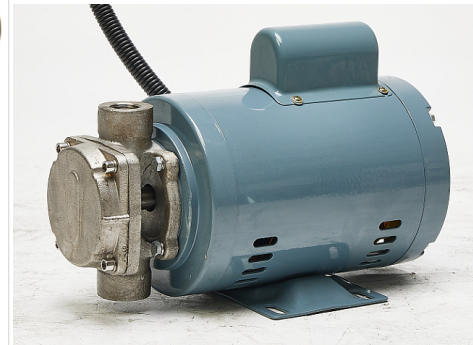

**BASIC OIL TRANSFER PUMP - 12GPM**

**SKU:** 12gpm-basic-oil

**Price:** \$985.00

**Categories:** [Diesel Pumps](#), [Light Oil Pumps](#) |

**SPECIFICATIONS**

<b>Weight</b>	50 lbs
<b>Dimensions</b>	20 × 14 × 16 in

## PRODUCT DESCRIPTION

120/230V

Fast oil transfer pump with 1HP motor

No bypass

12 Gallons/minute

1" ports

13A

## RELATED PRODUCTS

[480V Oil Pump 25GPM](#)

[Hot Oil Pump](#)

[Industrial Oil Transfer Pump - 25GPM - Single Phase](#)

[Fryer Oil Circulation Pump - Stainless](#)

Since 2009, we have been supplying portable and stationary pumps for moving all types of oil. Oil cleaning centrifuges are also important tools to re-use oil as fuel or lubricant.