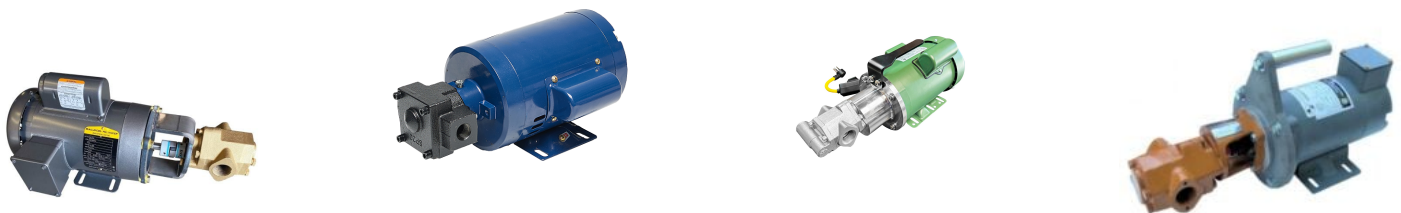

BASIC OIL TRANSFER PUMP - 12GPM

SKU: 12gpm-basic-oil

Price: \$985.00

Add to Cart

Categories: [Diesel Pumps](#), [Light Oil Pumps](#) |

SPECIFICATIONS

Weight	50 lbs
Dimensions	20 x 14 x 16 in

PRODUCT DESCRIPTION

120/230V

Fast oil transfer pump with 1HP motor

No bypass

12 Gallons/minute

1" ports

13A

RELATED PRODUCTS

**230V Oil Pump
25GPM - 2HP**

Hot Oil Pump

**Mean Green Oil Pump
- 12GPM**

24V Oil Pump 1/2HP

Since 2009, we have been supplying portable and stationary pumps for moving all types of oil. Oil cleaning centrifuges are also important tools to re-use oil as fuel or lubricant.