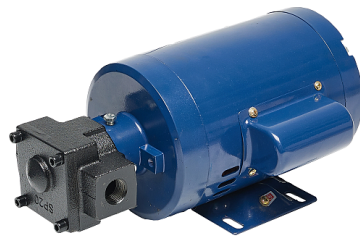

**BASIC OIL TRANSFER PUMP - 12GPM**

**SKU:** 12gpm-basic-oil

**Price:** \$985.00

**Categories:** [Diesel Pumps](#), [Light Oil Pumps](#) |

**SPECIFICATIONS**

<b>Weight</b>	50 lbs
<b>Dimensions</b>	20 × 14 × 16 in

## PRODUCT DESCRIPTION

120/230V

Fast oil transfer pump with 1HP motor

No bypass

12 Gallons/minute

1" ports

13A

## RELATED PRODUCTS

[480V Oil Pump 25GPM](#)

[Hot Oil Pump](#)

[Industrial Oil Transfer Pump - 25GPM - Single Phase](#)

[Fryer Oil Circulation Pump - Stainless](#)

Since 2009, we have been supplying portable and stationary pumps for moving all types of oil. Oil cleaning centrifuges are also important tools to re-use oil as fuel or lubricant.