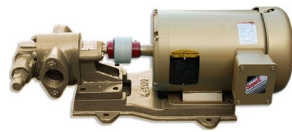

FUJI ELECTRIC MOTOR VFD 1HP

SKU: Fuji1

Price: ~~\$180.00~~ \$171.00

Add to Cart

Categories: [Misc. Pump Products](#) |

SPECIFICATIONS

RELATED PRODUCTS

Basic Oil Centrifuge

Industrial Oil Transfer Pump - 25GPM - Single Phase

15 GPM Digital Oil Pump Flow Meter 1"

Stainless Steel 12GPM Oil Transfer Pump Head

Since 2009, we have been supplying portable and stationary pumps for moving all types of oil. Oil cleaning centrifuges are also important tools to re-use oil as fuel or lubricant.