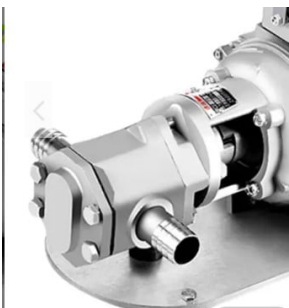

FUJI ELECTRIC MOTOR VFD 1HP

SKU: Fuji1

Price: ~~\$180.00~~ \$171.00

Add to Cart

Categories: [Misc. Pump Products](#) |

SPECIFICATIONS

RELATED PRODUCTS

**Stainless Steel
12GPM Oil Transfer
Pump Head**

**12V Cables with
Alligator Clamps**

Basic Oil Centrifuge

**480V Oil Pump at
7GPM**

Since 2009, we have been supplying portable and stationary pumps for moving all types of oil. Oil cleaning centrifuges are also important tools to re-use oil as fuel or lubricant.