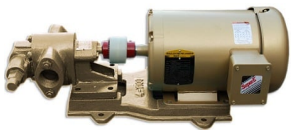

FUJI ELECTRIC MOTOR VFD 1HP

SKU: Fuji1

Price: ~~\$180.00~~ \$171.00

Add to Cart

Categories: [Misc. Pump Products](#) |

SPECIFICATIONS

RELATED PRODUCTS

Industrial Oil Transfer Pump - 25GPM - Single Phase

50Hz Portable Oil Transfer Pump - Massive Gears

480V Oil Pump at 7GPM

3HP VFD for 25GPM Pump Indoor

Since 2009, we have been supplying portable and stationary pumps for moving all types of oil. Oil cleaning centrifuges are also important tools to re-use oil as fuel or lubricant.