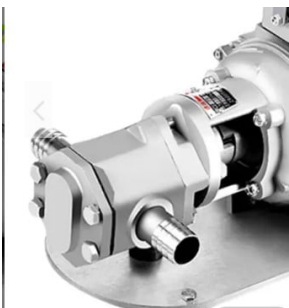

FUJI ELECTRIC MOTOR VFD 1HP

SKU: Fuji1

Price: ~~\$180.00~~ \$171.00

[Add to Cart](#)

Categories: [Misc. Pump Products](#) |

SPECIFICATIONS

RELATED PRODUCTS

**Stainless Steel
12GPM Oil Transfer
Pump Head**

**39 GPM Digital Oil
Flow Meter 1.5"**

**Extreme Oil
Centrifuge**

**In Line Suction
Strainer 1"**

Since 2009, we have been supplying portable and stationary pumps for moving all types of oil. Oil cleaning centrifuges are also important tools to re-use oil as fuel or lubricant.