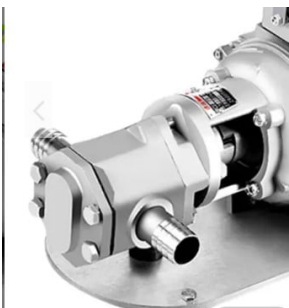

FUJI ELECTRIC MOTOR VFD 1HP

SKU: Fuji1

Price: ~~\$180.00~~ \$171.00

Add to Cart

Categories: [Misc. Pump Products](#) |

SPECIFICATIONS

RELATED PRODUCTS

**Stainless Steel
12GPM Oil Transfer
Pump Head**

Basic Oil Centrifuge

**1.5HP ABB ACS 150
VFD**

**Suction Strainer for
Pumps**

Since 2009, we have been supplying portable and stationary pumps for moving all types of oil. Oil cleaning centrifuges are also important tools to re-use oil as fuel or lubricant.