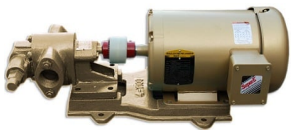

SPECIFICATIONS

RELATED PRODUCTS

Industrial Oil Transfer Pump - 25GPM - Single Phase