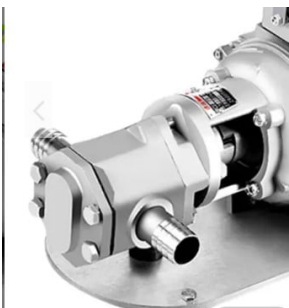

FUJI ELECTRIC MOTOR VFD 1HP

SKU: Fuji1

Price: ~~\$180.00~~ \$171.00

[Add to Cart](#)

Categories: [Misc. Pump Products](#) |

SPECIFICATIONS

RELATED PRODUCTS

**Stainless Steel
12GPM Oil Transfer
Pump Head**

**3HP VFD for 25GPM
Pump Indoor**

**480V Oil Pump at
25GPM - Extreme
Heat**

**480V Oil Pump at
7GPM**

Since 2009, we have been supplying portable and stationary pumps for moving all types of oil. Oil cleaning centrifuges are also important tools to re-use oil as fuel or lubricant.