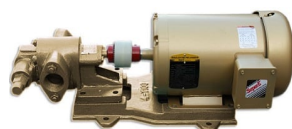

GAS POWERED OIL PUMP

SKU: Gas Pump 25

Price: ~~\$1,995.00~~ \$1,895.25

Add to Cart

Categories: [Misc. Pump Products](#) |

SPECIFICATIONS

Fluid	Diesel or Light Oils, Heavy Oils like Gear Oil, Motor Oil
Speed	25GPM
Voltage	Gas

PRODUCT DESCRIPTION

25 gallons/minute

RELATED PRODUCTS

**2" Hose Barb to 1"
NPT Adapter
Stainless**

**Industrial Oil
Transfer Pump -
25GPM - Single Phase**

**Gas Motor Plate
Adapter**

**12V Cables with
Alligator Clamps**