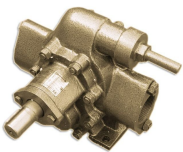

GEAR OIL PUMP - PUMPHEAD ONLY

SKU: gs_head_p

Price: ~~\$495.00~~ \$470.25

Add to Cart

Pumps at 25GPM at 3450 RPM.

14mm shaft

1" Female NPT Ports

Bonus: 1.25" Hose Barbs

Categories: [Oil Transfer Pumps](#) |

SPECIFICATIONS

Weight	15 lbs
--------	--------

RELATED PRODUCTS

25GPM Industrial Pumphead Only

480V Oil Pump at 12GPM

Fryer Oil Circulation Pump

50Hz Portable Oil Transfer Pump - Massive Gears