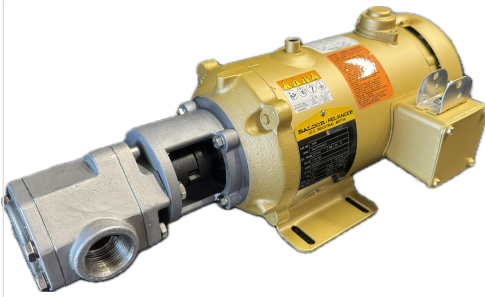

GEAR OIL PUMP - PUMPHEAD ONLY

SKU: gs_head_p

Price: \$495.00

Pumps at 25GPM at 3450 RPM.

14mm shaft

1" Female NPT Ports

Bonus: 1.25" Hose Barbs

Categories: [Oil Transfer Pumps](#) |

SPECIFICATIONS

Weight	15 lbs
---------------	--------

RELATED PRODUCTS

Industrial Oil Transfer Pump - 25GPM - Single Phase

Stainless Steel 25GPM Oil Transfer Pump

2.4 GPM Viscomat Gear Oil Transfer Pump

Portable Oil Transfer Pump Reversible Switch