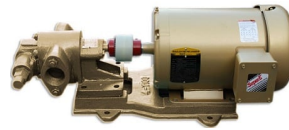

GEAR OIL PUMP - PUMPHEAD ONLY

SKU: gs_head_p

Price: ~~\$495.00~~ \$470.25

[Add to Cart](#)

Pumps at 25GPM at 3450 RPM.

14mm shaft

1" Female NPT Ports

Bonus: 1.25" Hose Barbs

Categories: [Oil Transfer Pumps](#) |

SPECIFICATIONS

Weight	15 lbs
---------------	--------

RELATED PRODUCTS

2.4 GPM Viscomat Gear Oil Transfer Pump

Stainless Steel 12GPM Oil Transfer Pump

Industrial Oil Transfer Pump - 25GPM - Single Phase