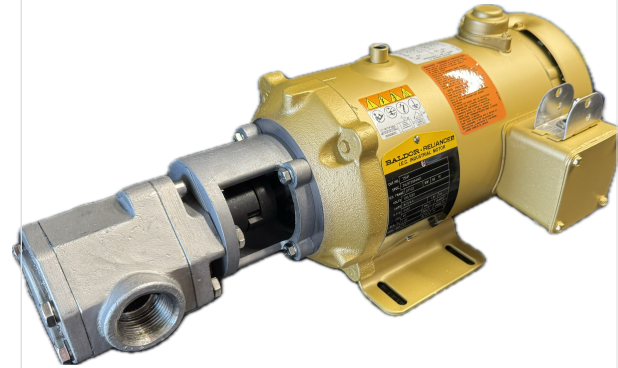

GEAR OIL PUMP - PUMPHEAD ONLY

SKU: gs_head_p

Price: \$495.00

Pumps at 25GPM at 3450 RPM.

14mm shaft

1" Female NPT Ports

Bonus: 1.25" Hose Barbs

Categories: [Oil Transfer Pumps](#) |

SPECIFICATIONS

Weight	15 lbs
---------------	--------

RELATED PRODUCTS

25GPM Industrial Pumphead Only

Portable Pumphead Replacement Gasket

230V Oil Pump 25GPM - 2HP

Stainless Steel 25GPM Oil Transfer Pump

Since 2009, we have been supplying portable and stationary pumps for moving all types of oil. Oil cleaning centrifuges are also important tools to re-use oil as fuel or lubricant.