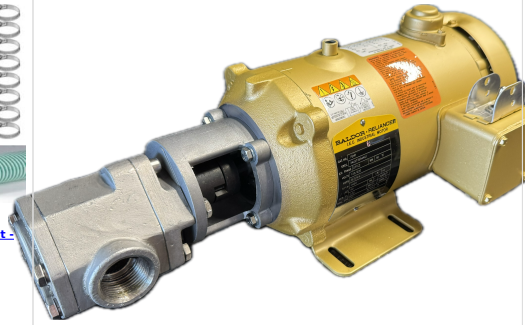

**GEAR OIL PUMP - PUMPHEAD ONLY**

**SKU:** gs\_head\_p

**Price:** \$495.00

Pumps at 25GPM at 3450 RPM.

14mm shaft

1" Female NPT Ports

Bonus: 1.25" Hose Barbs

**Categories:** [Oil Transfer Pumps](#) |

**SPECIFICATIONS**

<b>Weight</b>	15 lbs
---------------	--------

## RELATED PRODUCTS

[Fryer Oil Circulation Pump](#)

[Oil Pump Hose Kit - 1.25 Inch](#)

[Stainless Steel 12GPM Oil Transfer Pump](#)

[230V Oil Pump 25GPM - 2HP](#)

Since 2009, we have been supplying portable and stationary pumps for moving all types of oil. Oil cleaning centrifuges are also important tools to re-use oil as fuel or lubricant.