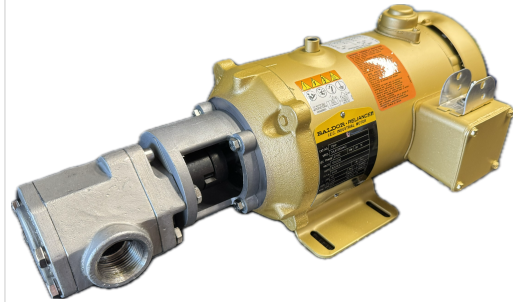

GEAR OIL PUMP - PUMPHEAD ONLY

SKU: gs_head_p

Price: \$495.00

Pumps at 25GPM at 3450 RPM.

14mm shaft

1" Female NPT Ports

Bonus: 1.25" Hose Barbs

Categories: [Oil Transfer Pumps](#) |

SPECIFICATIONS

Weight	15 lbs
---------------	--------

RELATED PRODUCTS

[Super HD Heavy Oil Transfer Pump](#)

[480V Oil Pump at 12GPM](#)

[Stainless Steel 25GPM Oil Transfer Pump](#)

[Portable Pumphead Replacement Gasket](#)

Since 2009, we have been supplying portable and stationary pumps for moving all types of oil. Oil cleaning centrifuges are also important tools to re-use oil as fuel or lubricant.

Contact Us:

2121 Natomas Crossing STE 200-218
Sacramento, CA 95835
1-888-959-9311
info@alternativefuelmecca.com