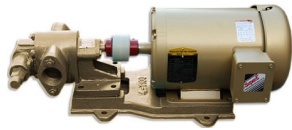

Industrial Oil Transfer Pump - 25GPM - Single Phase