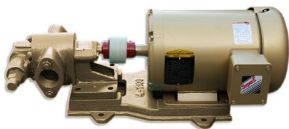

GEAR OIL PUMP - PUMPHEAD ONLY

SKU: gs_head_p

Price: ~~\$495.00~~ \$470.25

Add to Cart

Pumps at 25GPM at 3450 RPM.

14mm shaft

1" Female NPT Ports

Bonus: 1.25" Hose Barbs

Categories: [Oil Transfer Pumps](#) |

SPECIFICATIONS

Weight	15 lbs
---------------	--------

RELATED PRODUCTS

Industrial Oil Transfer Pump - 25GPM - 3 Phase

480V Oil Pump 25GPM

Fryer Oil Circulation Pump

Industrial Oil Transfer Pump - 25GPM - Single Phase