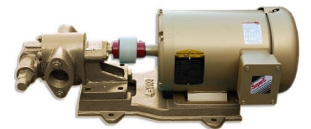

GEAR OIL PUMP - PUMPHEAD ONLY

SKU: gs_head_p

Price: ~~\$495.00~~ \$470.25

Add to Cart

Pumps at 25GPM at 3450 RPM.

14mm shaft

1" Female NPT Ports

Bonus: 1.25" Hose Barbs

Categories: [Oil Transfer Pumps](#) |

SPECIFICATIONS

Weight	15 lbs
---------------	--------

RELATED PRODUCTS

Industrial Oil Transfer Pump - 25GPM - 3 Phase

480V Oil Pump 25GPM

Fryer Oil Circulation Pump

Industrial Oil Transfer Pump - 25GPM - Single Phase