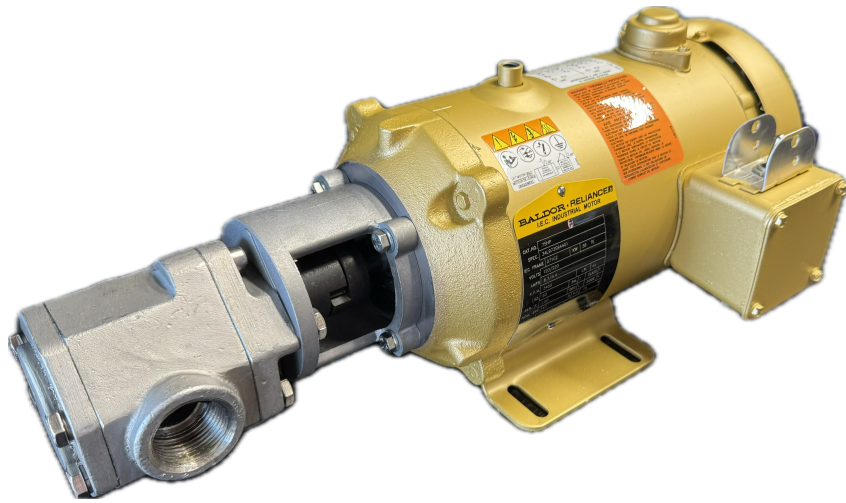

GEAR OIL PUMP - PUMPHEAD ONLY

SKU: gs_head_p

Price: \$495.00

Pumps at 25GPM at 3450 RPM.

14mm shaft

1" Female NPT Ports

Bonus: 1.25" Hose Barbs

Categories: [Oil Transfer Pumps](#) |

SPECIFICATIONS

Weight	15 lbs
---------------	--------

RELATED PRODUCTS

7.5HP VFD for 60GPM Pump Outdoor

Oil Pump Hose Kit - 1.25 Inch

Stainless Steel 25GPM Oil Transfer Pump

25GPM Industrial Pumphead Only

Since 2009, we have been supplying portable and stationary pumps for moving all types of oil. Oil cleaning centrifuges are also important tools to re-use oil as fuel or lubricant.