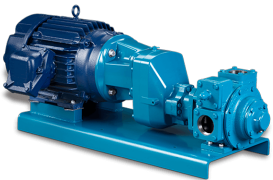

HAZARDOUS LOCATION PUMP - 20GPM

SKU: DO20-XP

Price: ~~\$1,325.00~~ \$1,258.75

Add to Cart

C1D1 Motor

Brass Gears coupled with Iron or Stainless

120V/230V Single Phase

20 Gallon/min for Diesel and Light Oils

Categories: [Explosion Proof Transfer Pumps](#) |

SPECIFICATIONS

RELATED PRODUCTS

Blackmer XP Vane Pump GNX2A

Since 2009, we have been supplying portable and stationary pumps for moving all types of oil. Oil cleaning centrifuges are also important tools to re-use oil as fuel or lubricant.