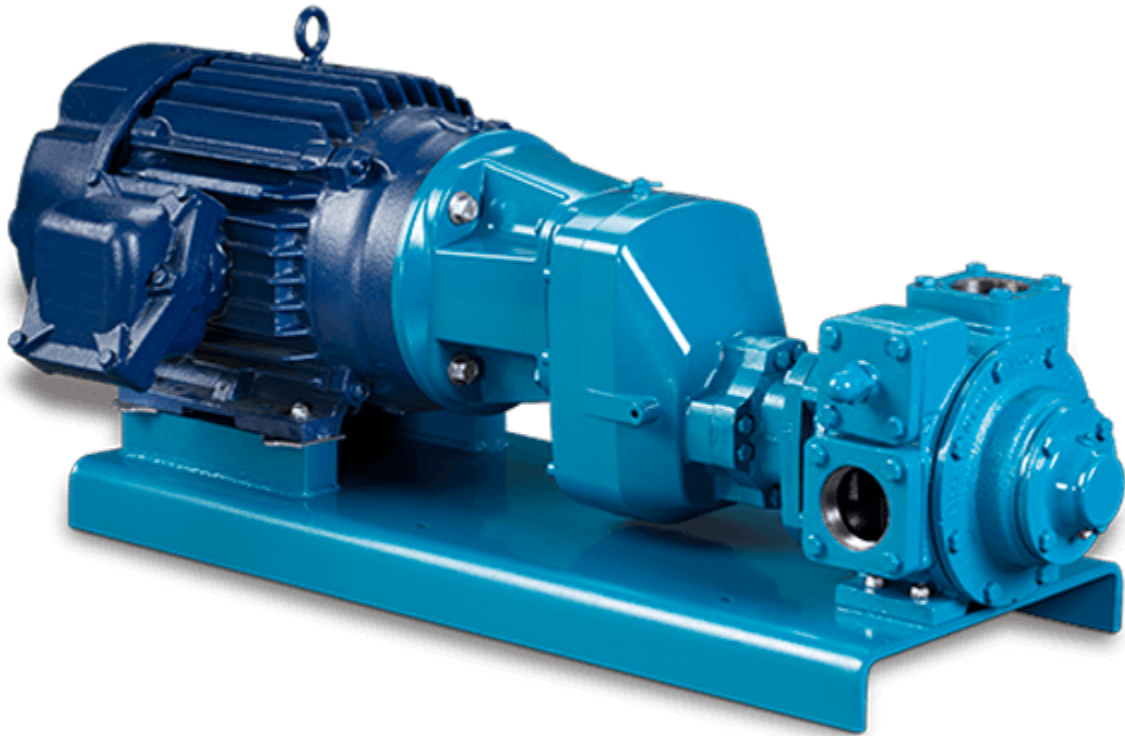

HAZARDOUS LOCATION PUMP - 20GPM

SKU: DO20-XP

Price: \$1,325.00

C1D1 Motor

Brass Gears coupled with Iron or Stainless

120V/230V Single Phase

20 Gallon/min for Diesel and Light Oils

Categories: [Explosion Proof Transfer Pumps](#) |

SPECIFICATIONS

RELATED PRODUCTS

[Blackmer XP Vane Pump GNX2A](#)

Since 2009, we have been supplying portable and stationary pumps for moving all types of oil. Oil cleaning centrifuges are also important tools to re-use oil as fuel or lubricant.