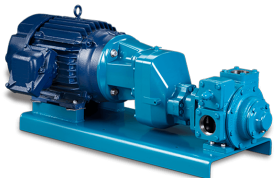

HAZARDOUS LOCATION PUMP - 20GPM

SKU: DO20-XP

Price: \$1,325.00

Add to Cart

C1D1 Motor

Brass Gears coupled with Iron or Stainless

120V/230V Single Phase

20 Gallon/min for Diesel and Light Oils

Categories: [Explosion Proof Transfer Pumps](#) |

SPECIFICATIONS

RELATED PRODUCTS

Blackmer XP Vane Pump GNX2A

Since 2009, we have been supplying portable and stationary pumps for moving all types of oil. Oil cleaning centrifuges are also important tools to re-use oil as fuel or lubricant.