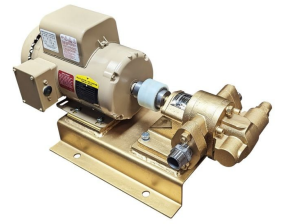

HOT OIL PUMP

SKU: Hot-Gear

Price: ~~\$595.00~~ \$565.25

Add to Cart

Made for Hot Oils

Up to 500°F or 260°C

120/230V

1/2" Ports with cast iron pumphead

3/4 HP Motor

5 Gallons/min

Categories: [Light Oil Pumps](#) | **Tags:** [Hot oil pump](#)

SPECIFICATIONS

Weight	50 lbs
Dimensions	18 x 14 x 16 in
Fluid	Diesel or Light Oils
Voltage	120V, 230V
Speed	4-7GPM

RELATED PRODUCTS

24V Oil Pump 1/2HP

**Industrial Oil
Transfer Pump -
25GPM - Single Phase**

**24GPM 12V Oil
Transfer Pump**

**Industrial 10GPM
with Bypass 480V**

Since 2009, we have been supplying portable and stationary pumps for moving all types of oil. Oil cleaning centrifuges are also important tools to re-use oil as fuel or lubricant.