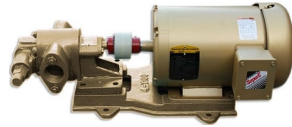

HOT OIL PUMP

SKU: Hot-Gear

Price: ~~\$595.00~~ \$565.25

Add to Cart

Made for Hot Oils

Up to 500°F or 260°C

120/230V

1/2" Ports with cast iron pumphead

3/4 HP Motor

5 Gallons/min

Categories: [Light Oil Pumps](#) | **Tags:** [Hot oil pump](#)

SPECIFICATIONS

Weight	50 lbs
Dimensions	18 x 14 x 16 in
Fluid	Diesel or Light Oils
Voltage	120V, 230V
Speed	4-7GPM

RELATED PRODUCTS

24V Oil Pump 1/2HP

**Industrial Oil
Transfer Pump -
25GPM - Single Phase**

**24GPM 12V Oil
Transfer Pump**

**Industrial 10GPM
with Bypass 480V**

Since 2009, we have been supplying portable and stationary pumps for moving all types of oil. Oil cleaning centrifuges are also important tools to re-use oil as fuel or lubricant.