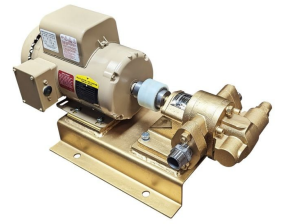

HOT OIL PUMP

SKU: Hot-Gear

Price: ~~\$595.00~~ \$565.25

Add to Cart

Made for Hot Oils

Up to 500°F or 260°C

120/230V

1/2" Ports with cast iron pumphead

3/4 HP Motor

5 Gallons/min

Categories: [Light Oil Pumps](#) | **Tags:** [Hot oil pump](#)

SPECIFICATIONS

Weight	50 lbs
Dimensions	18 x 14 x 16 in
Fluid	Diesel or Light Oils
Voltage	120V, 230V
Speed	4-7GPM

RELATED PRODUCTS

230V 3 Phase Oil Pump 12GPM - 1HP

100GPM Oil and Diesel Pump - Gas Engine

24V Oil Pump 3/4HP

Industrial 15GPM with Bypass

Since 2009, we have been supplying portable and stationary pumps for moving all types of oil. Oil cleaning centrifuges are also important tools to re-use oil as fuel or lubricant.