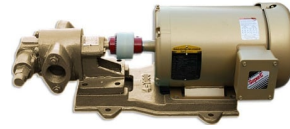

HOT OIL PUMP

SKU: Hot-Gear

Price: ~~\$595.00~~ \$565.25

Add to Cart

Made for Hot Oils

Up to 500°F or 260°C

120/230V

1/2" Ports with cast iron pumphead

3/4 HP Motor

5 Gallons/min

Categories: [Light Oil Pumps](#) | **Tags:** [Hot oil pump](#)

SPECIFICATIONS

Weight	50 lbs
Dimensions	18 x 14 x 16 in
Fluid	Diesel or Light Oils
Voltage	120V, 230V
Speed	4-7GPM

RELATED PRODUCTS

**Industrial Oil
Transfer Pump -
25GPM -3 Phase**

**Industrial 15GPM
with Bypass**

**Industrial Oil
Transfer Pump -
25GPM - Single Phase**

**Mean Green Oil Pump
- 7GPM**

Since 2009, we have been supplying portable and stationary pumps for moving all types of oil. Oil cleaning centrifuges are also important tools to re-use oil as fuel or lubricant.