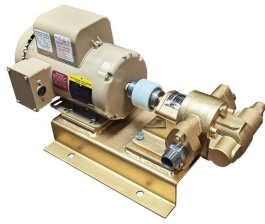

HOT OIL PUMP

SKU: Hot-Gear

Price: ~~\$595.00~~ \$565.25

Add to Cart

Made for Hot Oils

Up to 500°F or 260°C

120/230V

1/2" Ports with cast iron pumphead

3/4 HP Motor

5 Gallons/min

Categories: [Light Oil Pumps](#) | **Tags:** [Hot oil pump](#)

SPECIFICATIONS

Weight	50 lbs
Dimensions	18 x 14 x 16 in
Fluid	Diesel or Light Oils
Voltage	120V, 230V
Speed	4-7GPM

RELATED PRODUCTS

**Industrial Oil
Transfer Pump -
25GPM -3 Phase**

**Industrial 15GPM
with Bypass**

**Industrial Oil
Transfer Pump -
25GPM - Single Phase**

**Mean Green Oil Pump
- 7GPM**

Since 2009, we have been supplying portable and stationary pumps for moving all types of oil. Oil cleaning centrifuges are also important tools to re-use oil as fuel or lubricant.