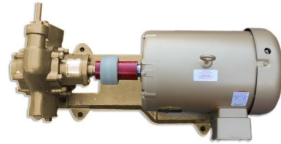

HOT OIL PUMP

SKU: Hot-Gear

Price: ~~\$595.00~~ \$565.25

Add to Cart

Made for Hot Oils

Up to 500°F or 260°C

120/230V

1/2" Ports with cast iron pumphead

3/4 HP Motor

5 Gallons/min

Categories: [Light Oil Pumps](#) | **Tags:** [Hot oil pump](#)

SPECIFICATIONS

Weight	50 lbs
Dimensions	18 x 14 x 16 in
Fluid	Diesel or Light Oils
Voltage	120V, 230V
Speed	4-7GPM

RELATED PRODUCTS

24V Oil Pump 1/2HP

**Industrial Oil
Transfer Pump -
60GPM Max Power**

**230V Oil Pump
25GPM - 2HP**

**Industrial Oil
Transfer Pump -
25GPM -3 Phase**

Since 2009, we have been supplying portable and stationary pumps for moving all types of oil. Oil cleaning centrifuges are also important tools to re-use oil as fuel or lubricant.