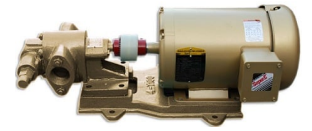

HOT OIL PUMP

SKU: Hot-Gear

Price: ~~\$595.00~~ \$565.25

Add to Cart

Made for Hot Oils

Up to 500°F or 260°C

120/230V

1/2" Ports with cast iron pumphead

3/4 HP Motor

5 Gallons/min

Categories: [Light Oil Pumps](#) | **Tags:** [Hot oil pump](#)

SPECIFICATIONS

Weight	50 lbs
Dimensions	18 x 14 x 16 in
Fluid	Diesel or Light Oils
Voltage	120V, 230V
Speed	4-7GPM

RELATED PRODUCTS

24V Oil Pump 1/2HP

**Industrial Oil
Transfer Pump -
60GPM Max Power**

**230V Oil Pump
25GPM - 2HP**

**Industrial Oil
Transfer Pump -
25GPM -3 Phase**

Since 2009, we have been supplying portable and stationary pumps for moving all types of oil. Oil cleaning centrifuges are also important tools to re-use oil as fuel or lubricant.