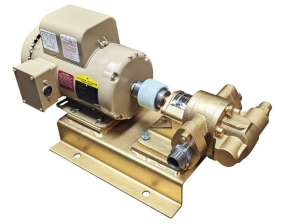

HOT OIL PUMP

SKU: Hot-Gear

Price: ~~\$595.00~~ \$565.25

Add to Cart

Made for Hot Oils

Up to 500°F or 260°C

120/230V

1/2" Ports with cast iron pumphead

3/4 HP Motor

5 Gallons/min

Categories: [Light Oil Pumps](#) | **Tags:** [Hot oil pump](#)

SPECIFICATIONS

Weight	50 lbs
Dimensions	18 x 14 x 16 in
Fluid	Diesel or Light Oils
Voltage	120V, 230V
Speed	4-7GPM

RELATED PRODUCTS

**24GPM 12V Oil
Transfer Pump**

**Mean Green Oil Pump
- 12GPM**

**Industrial 15GPM
with Bypass**

**Industrial 10GPM
with Bypass 480V**

Since 2009, we have been supplying portable and stationary pumps for moving all types of oil. Oil cleaning centrifuges are also important tools to re-use oil as fuel or lubricant.