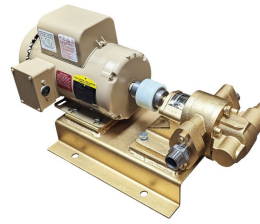

HOT OIL PUMP

SKU: Hot-Gear

Price: ~~\$595.00~~ \$565.25

Add to Cart

Made for Hot Oils

Up to 500°F or 260°C

120/230V

1/2" Ports with cast iron pumphead

3/4 HP Motor

5 Gallons/min

Categories: [Light Oil Pumps](#) | **Tags:** [Hot oil pump](#)

SPECIFICATIONS

Weight	50 lbs
Dimensions	18 x 14 x 16 in
Fluid	Diesel or Light Oils
Voltage	120V, 230V
Speed	4-7GPM

RELATED PRODUCTS

**24GPM 12V Oil
Transfer Pump**

**Mean Green Oil Pump
- 12GPM**

**Industrial 15GPM
with Bypass**

**Industrial 10GPM
with Bypass 480V**

Since 2009, we have been supplying portable and stationary pumps for moving all types of oil. Oil cleaning centrifuges are also important tools to re-use oil as fuel or lubricant.